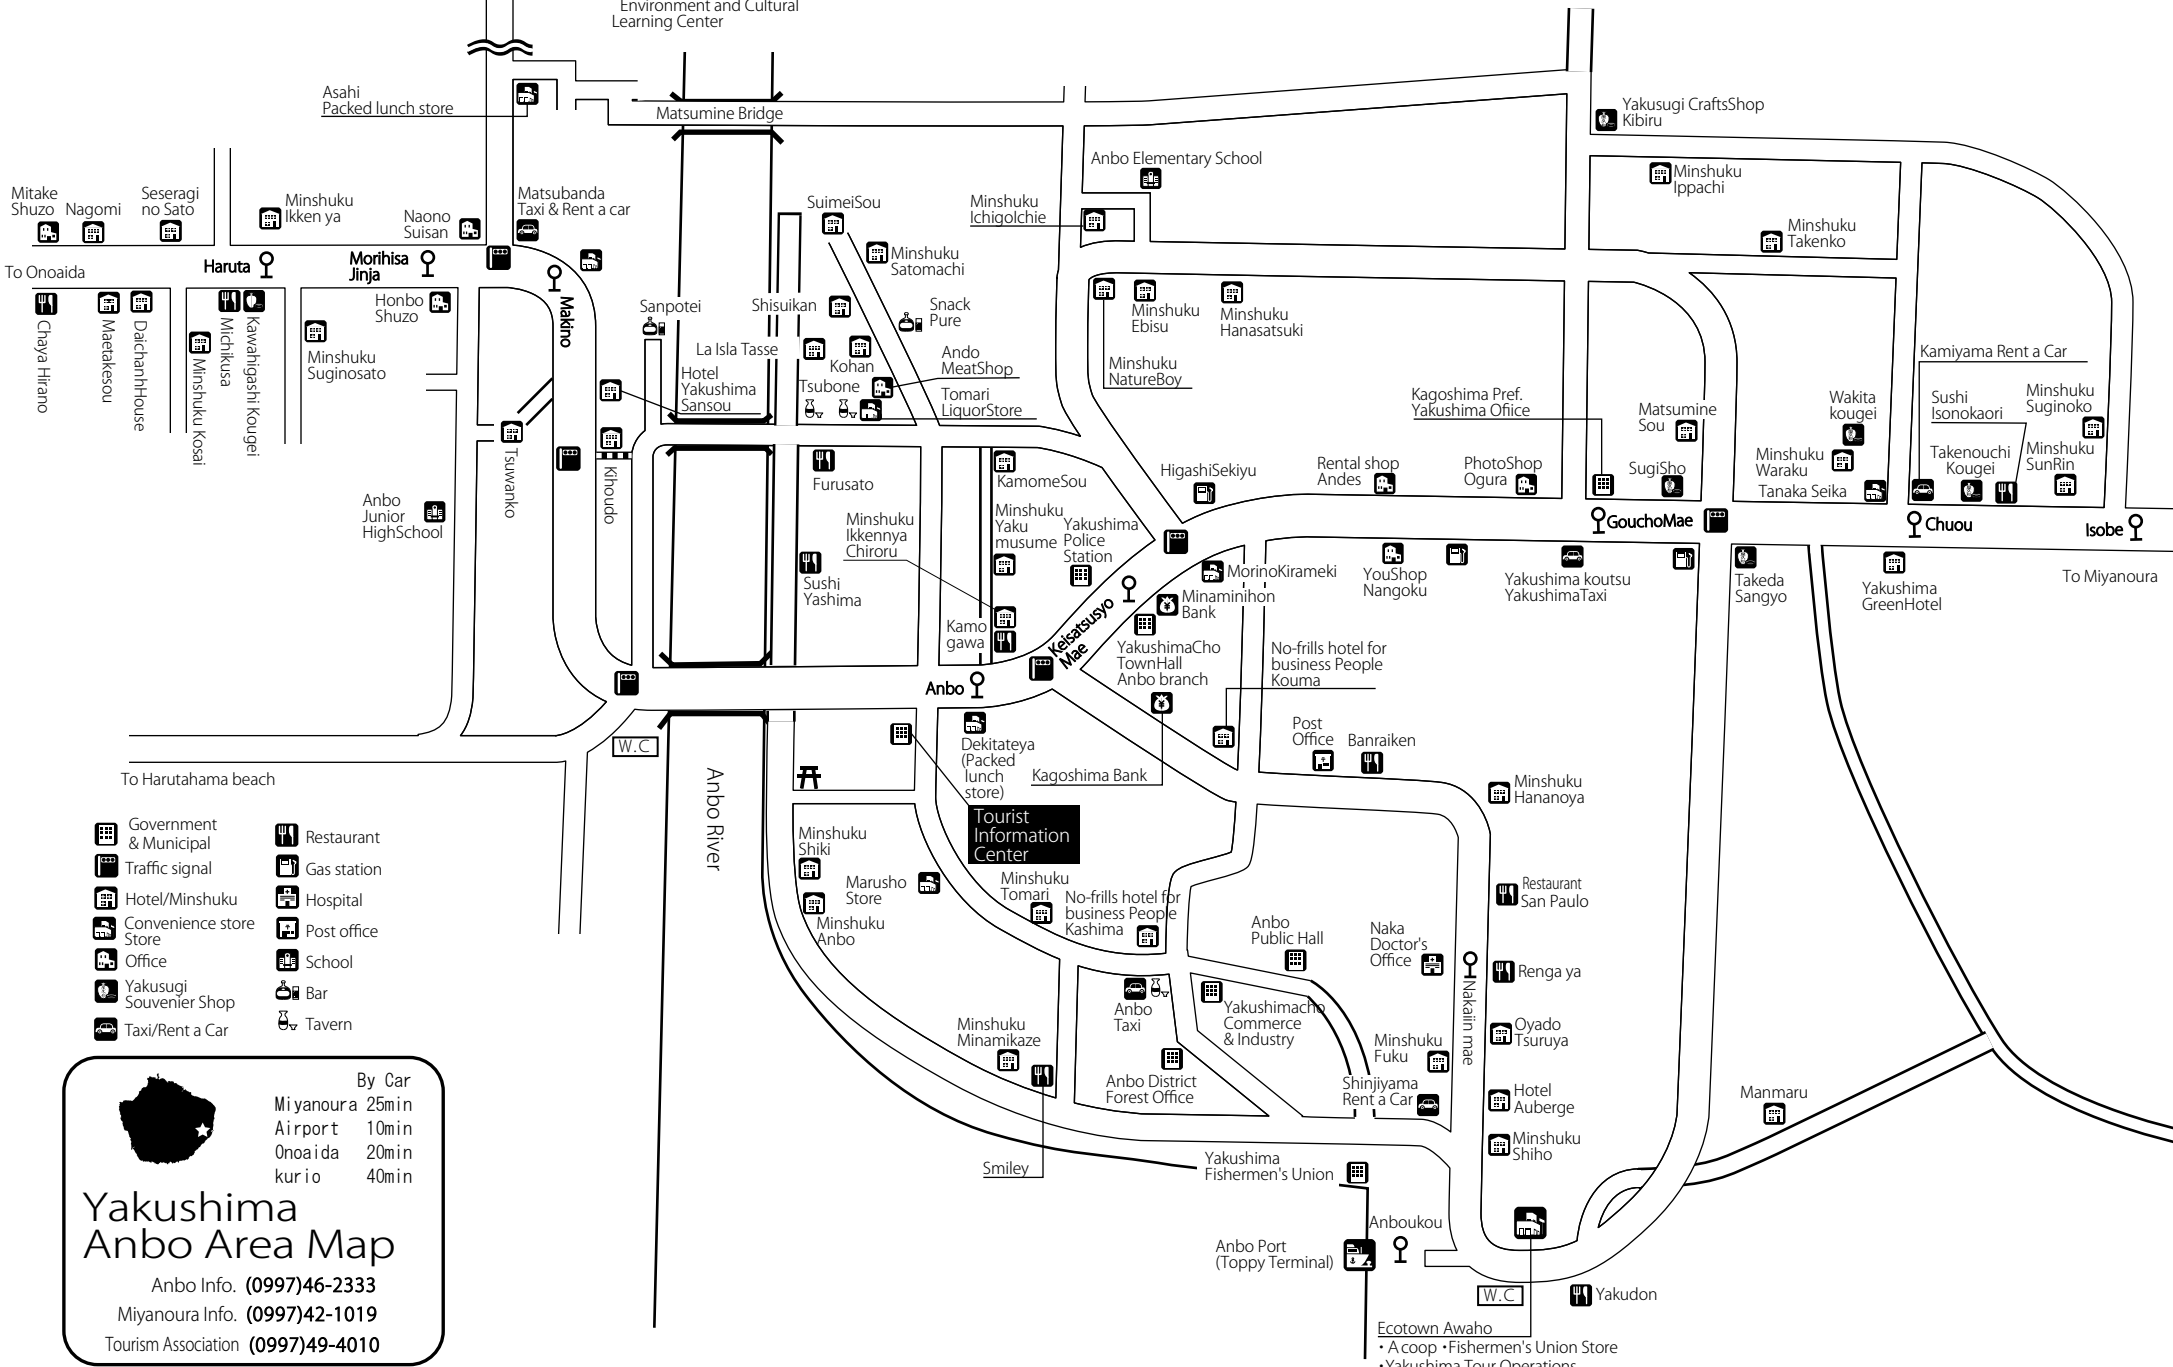

By Car
 To Arakawa 5 0 min
 Yodogawa 6 0 min
 Yakusugi Cedar Land 4 0 min
 Yakusugi Museum 5 min
 Yakushima Island 5 min
 Environment and Cultural Learning Center

- Government & Municipal
- Traffic signal
- Hotel/Minshuku
- Convenience store
- Office
- Yakusugi Souvenir Shop
- Taxi/Rent a Car
- Restaurant
- Gas station
- Hospital
- Post office
- School
- Bar
- Tavern

By Car
 Miyanoura 25min
 Airport 10min
 Onoaida 20min
 kurio 40min

Yakushima Anbo Area Map

Anbo Info. (0997)46-2333
 Miyanoura Info. (0997)42-1019
 Tourism Association (0997)49-4010