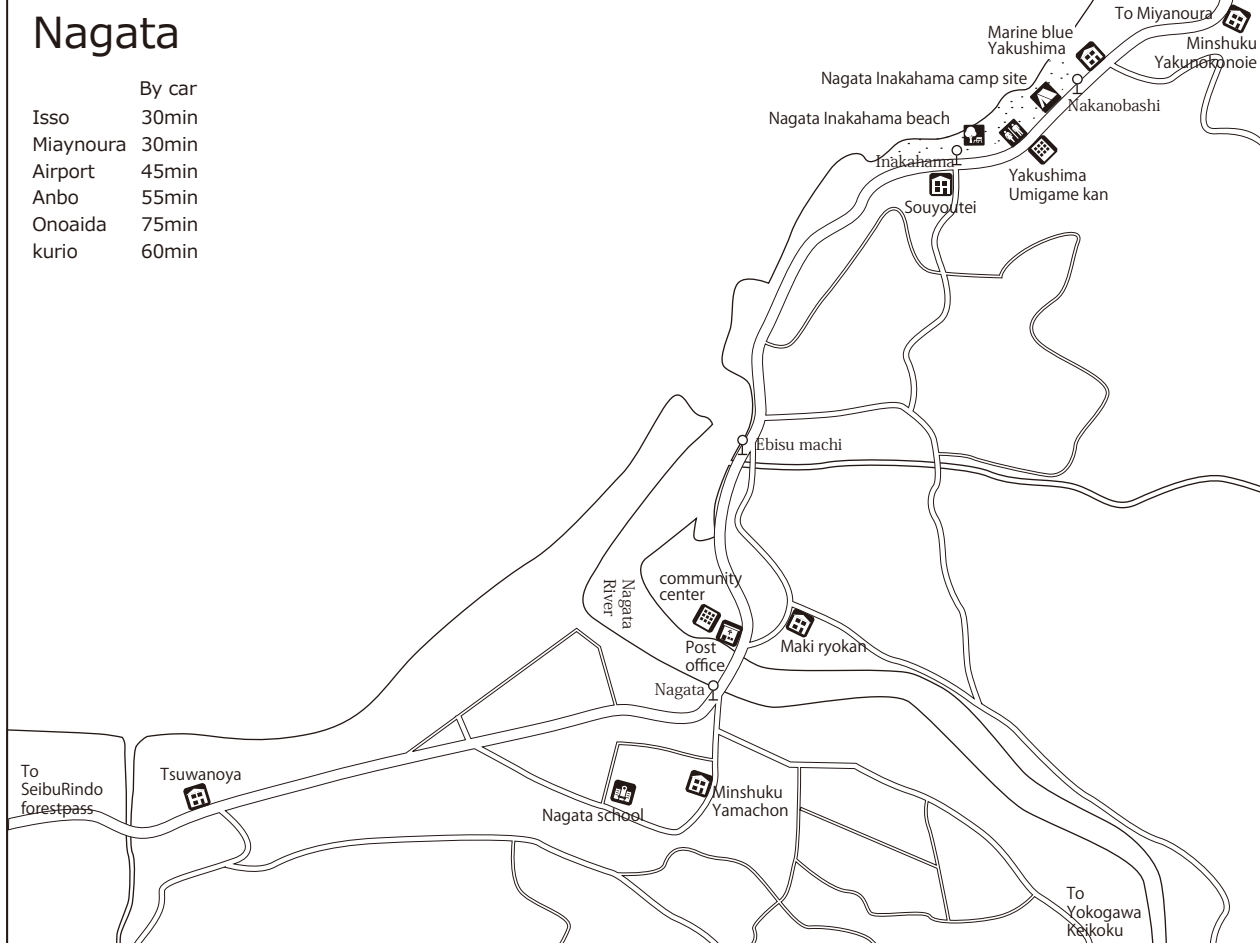

# Nagata

	By car
Isso	30min
Miaynoura	30min
Airport	45min
Anbo	55min
Onoaida	75min
kurio	60min

# Isso

	By car
Nagata	15min
Miyanoura	15min
Airport	30min
Anbo	40min
Onoaida	50min
Kurio	80min

# Nagata & Isso TownMap

24-Aug-2011

- |  |                         |  |              |
|--|-------------------------|--|--------------|
|  | Office                  |  | Post office  |
|  | Government & Municipal  |  | School       |
|  | Hotel/Minshuku          |  | W.C.         |
|  | Convenience store Store |  | Bus stop     |
|  | Restaurant              |  | Tourist spot |
|  | Hospital                |  |              |