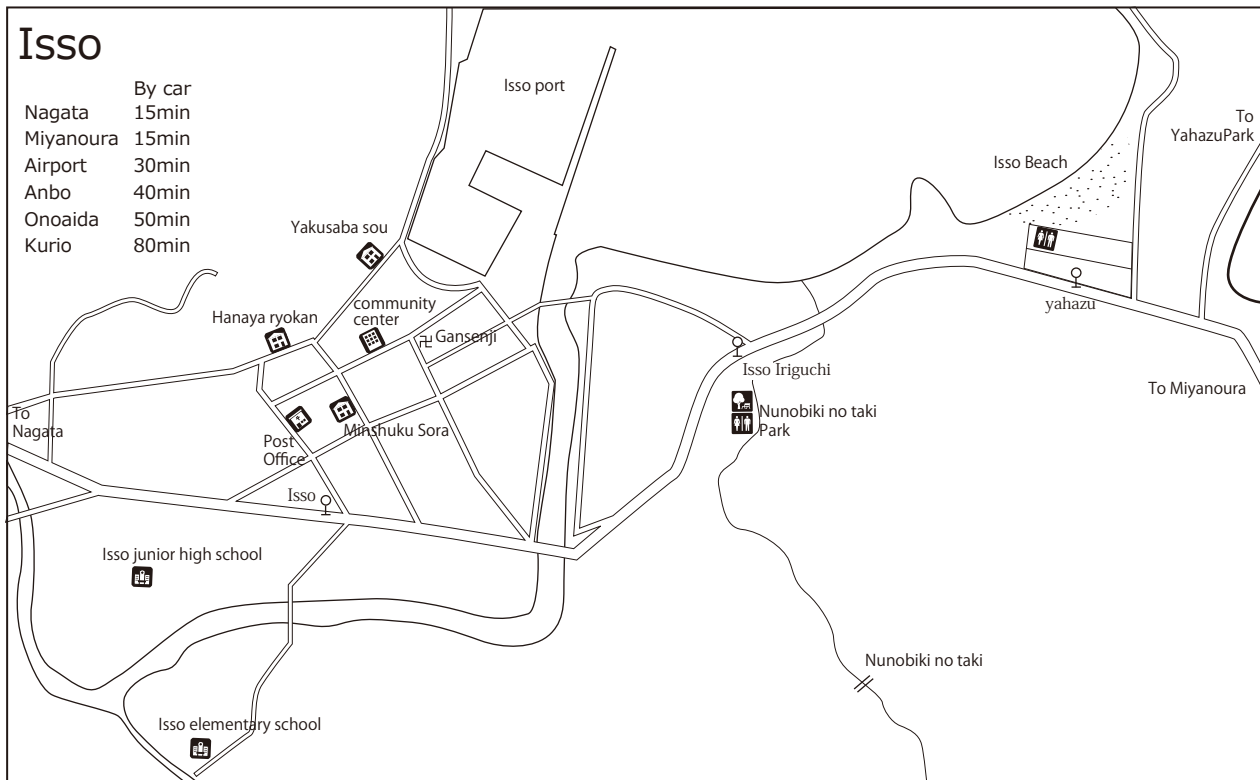

# Nagata

	By car
Isso	30min
Miaynoura	30min
Airport	45min
Anbo	55min
Onoaida	75min
kurio	60min

# Isso

	By car
Nagata	15min
Miyanoura	15min
Airport	30min
Anbo	40min
Onoaida	50min
Kurio	80min

# Nagata & Isso TownMap

24-Aug-2011

- |  |                         |  |              |
|--|-------------------------|--|--------------|
|  | Office                  |  | Post office  |
|  | Government & Municipal  |  | School       |
|  | Hotel/Minshuku          |  | W.C.         |
|  | Convenience store Store |  | Bus stop     |
|  | Restaurant              |  | Tourist spot |
|  | Hospital                |  |              |